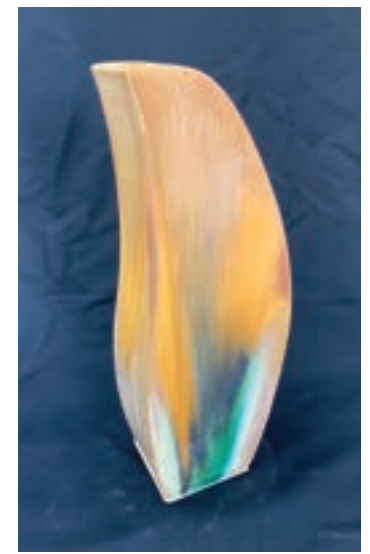

I'm back in the Studio Crawl this year and have built up my inventory. I'm exploring a new glaze palette and forms. I continue to attempt a wood firing two times a year and plan to have results in time for the Studio Crawl. Hopefully I will see familiar faces and some new ones this year.

340 Minnesota Ave
Felton, MN 56536
320.980.4982
komundson45@gmail.com

6

Ken Omundson

3

J. Malcolm Thompson Valhalla Silver

Visit Fargo-Moorhead's only artisanal silversmith studio where I create one-of-a-kind rings, pendants, and bracelets. See demonstrations of casting, gem cutting, and enameling. Buy from my large inventory, commission a custom piece for that special person, or bring those broken heirlooms for repair. See you there.