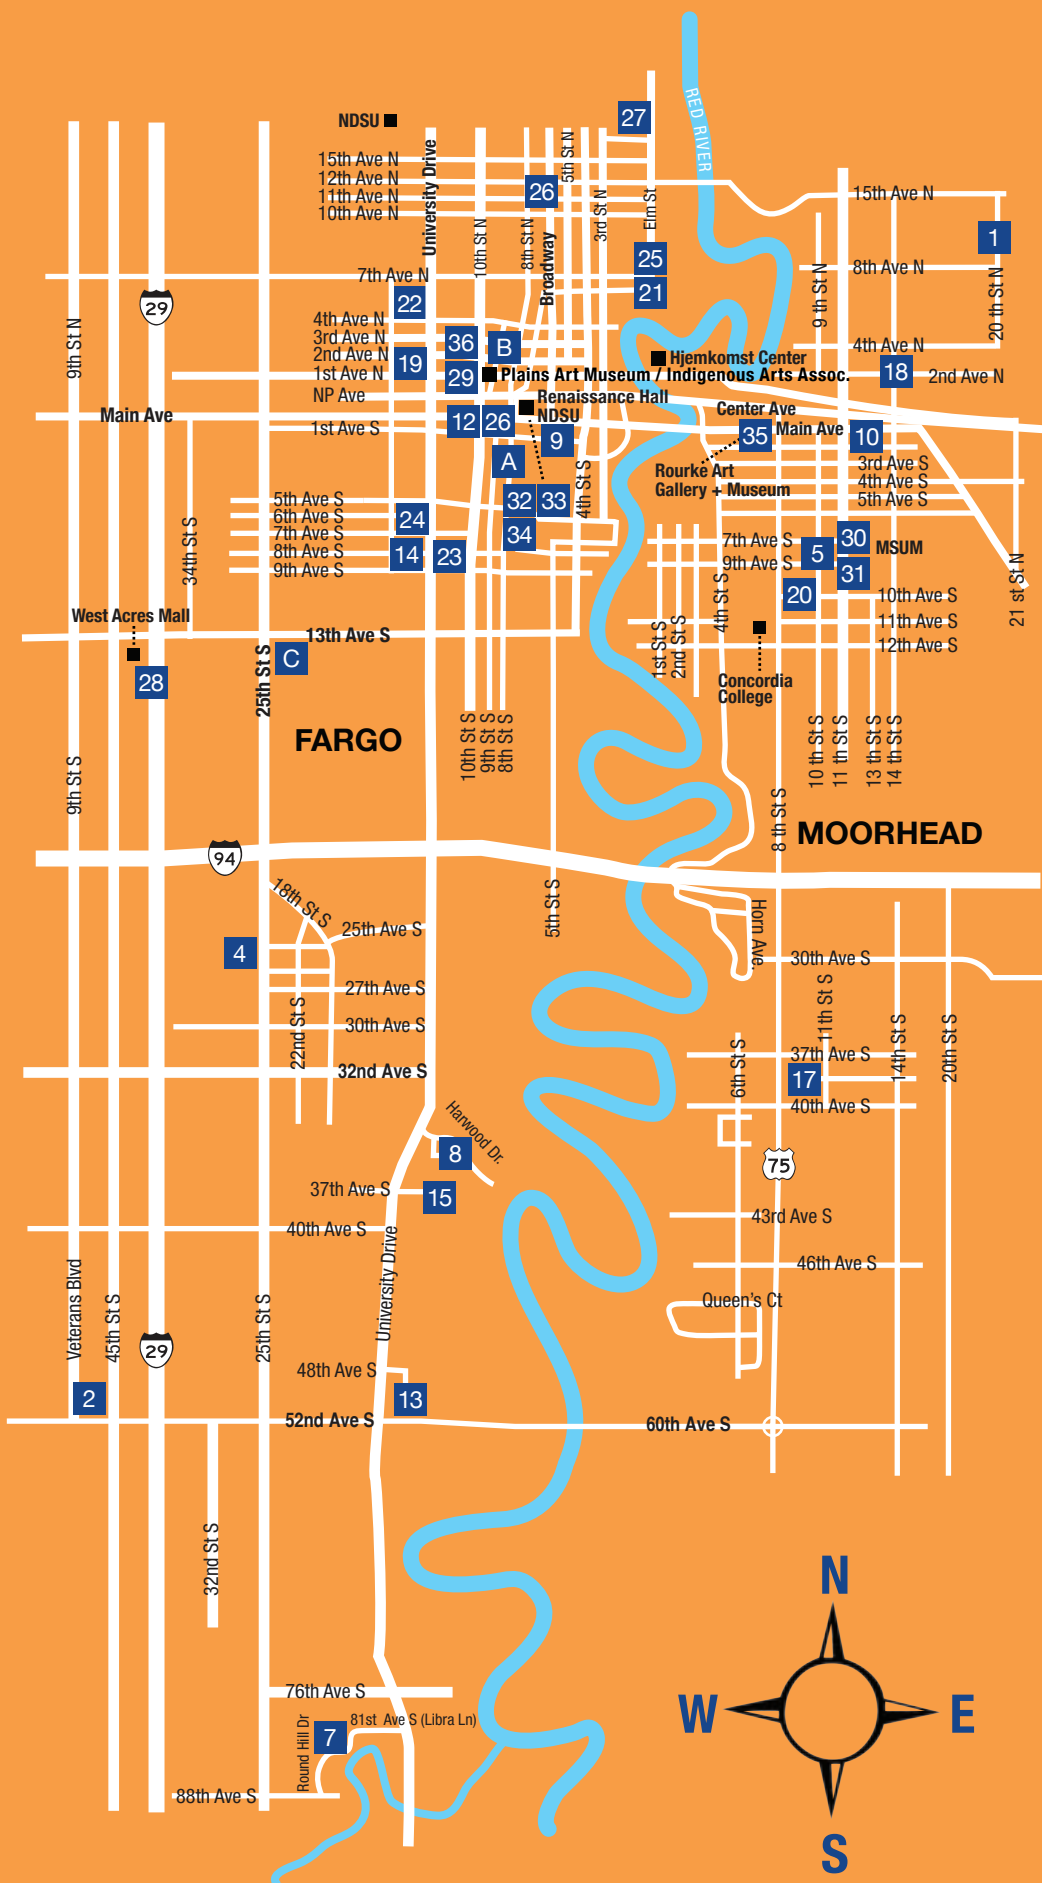

- **28** Aptitude pg. 16
- **15** Karen Bakke pg. 13
- **1** Barbara Benda pg. 10
- **25** MaryJo Cayley pg. 16
- **29** Center for Creativity pg. 17
- **17** Joy Ciaffoni pg. 14
- **8** Ellen Jean Diederich pg. 11
- **23** Marcy Dronen pg. 15
- **23** Michael Dunn pg. 13
- **5** Zhimin Guan pg. 11
- **2** Alicia Hauff pg. 10
- **36** Indigenous Arts Collaboration pg. 18
- **11** Eric A. Johnson pg. 12
- **16** Travis Klath pg. 13
- **18** Dennis Krull pg. 14
- **12** Annette Marchand pg. 12
- **19** Mothership Workshop pg. 14
- **30** MSUM Faculty pg. 17
- **31** MSUM Students pg. 17
- **32** NDSU Faculty pg. 17
- **33** NDSU Students pg. 18
- **13** Jon Offutt pg. 13
- **6** Ken Omundson pg. 11
- **34** PEARS pg. 18
- **10** Jodi Peterson pg. 12
- **26** Susan Poirtras pg. 16
- **21** Steve Revland pg. 15
- **4** Michelle Roise pg. 10
- **20** Will Rosenberg pg. 14
- **22** J. Bracken Rourke pg. 15
- **35** The Rourke Art Gallery + Museum pg. 18
- **7** Elizabeth Schwankl pg. 11
- **27** Scott Seiler pg. 16
- **9** Hannah Stelter pg. 12
- **24** Cynthia McGuire Thiel pg. 15
- **3** J. Malcolm Thompson pg. 10
- **A** Dakota Fine Art
- **B** Gallery 4
- **C** Underbrush Gallery

All studios are open to the public **free** of charge
OCTOBER 5 & 6, 2024 • NOON – 6 PM

Watch for Studio Crawl signs
Preview the Studio Crawl at Plains Art Museum

#FMVAstudiocrawl