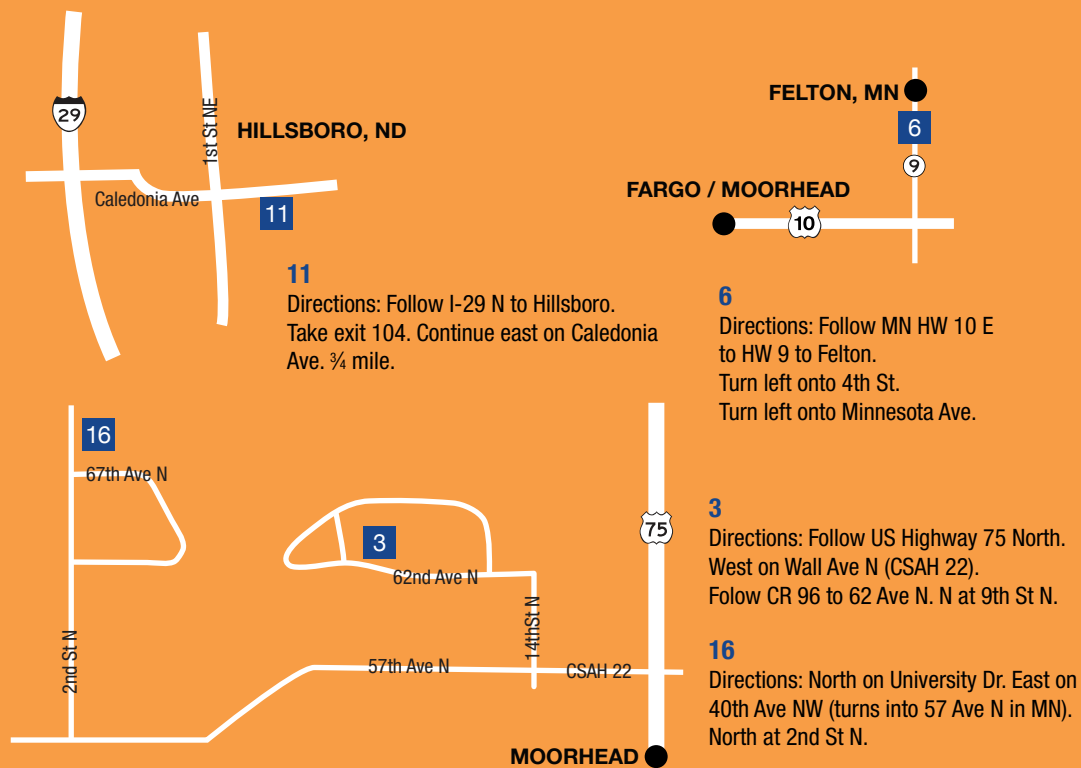

- **28** Aptitude pg. 16
- **15** Karen Bakke pg. 13
- **1** Barbara Benda pg. 10
- **25** MaryJo Cayley pg. 16
- **29** Center for Creativity pg. 17
- **17** Joy Ciaffoni pg. 14
- **8** Ellen Jean Diederich pg. 11
- **23** Marcy Dronen pg. 15
- **23** Michael Dunn pg. 13
- **5** Zhimin Guan pg. 11
- **2** Alicia Hauff pg. 10
- **36** Indigenous Arts Collaboration pg. 18
- **11** Eric A. Johnson pg. 12
- **16** Travis Klath pg. 13
- **18** Dennis Krull pg. 14
- **12** Annette Marchand pg. 12
- **19** Mothership Workshop pg. 14
- **30** MSUM Faculty pg. 17
- **31** MSUM Students pg. 17
- **32** NDSU Faculty pg. 17
- **33** NDSU Students pg. 18
- **13** Jon Offutt pg. 13
- **6** Ken Omundson pg. 11
- **34** PEARS pg. 18
- **10** Jodi Peterson pg. 12
- **26** Susan Poirtras pg. 16
- **21** Steve Revland pg. 15
- **4** Michelle Roise pg. 10
- **20** Will Rosenberg pg. 14
- **22** J. Bracken Rourke pg. 15
- **35** The Rourke Art Gallery + Museum pg. 18
- **7** Elizabeth Schwankl pg. 11
- **27** Scott Seiler pg. 16
- **9** Hannah Stelter pg. 12
- **24** Cynthia McGuire Thiel pg. 15
- **3** J. Malcolm Thompson pg. 10
- **A** Dakota Fine Art
- **B** Gallery 4
- **C** Underbrush Gallery

All studios are open to the public **free** of charge
OCTOBER 5 & 6, 2024 • NOON – 6 PM

Watch for Studio Crawl signs
Preview the Studio Crawl at Plains Art Museum

#FMVAstudiocrawl