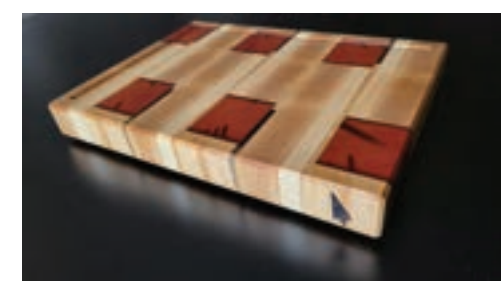

My woodshop is my place of zen where I create functional and artistic pieces of furniture and home decor. Come see the space and talk all things woodworking, and maybe take something home with you!

6724 2nd St N
Moorhead, MN 56560
701.430.9471
travis@untitledfm.com
untitledfm.com