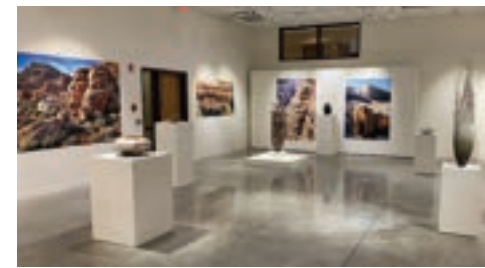

Welcome to the MSUM Roland Dille Center for the Arts, the region's largest, most prestigious, and reputable School of Art and School of Media Arts and Design. We've aligned our Annual Faculty Exhibition with the Studio Crawl to provide visitors the best opportunity to view and purchase a variety of artwork across many media by our nationally recognized faculty including Brad Bachmeier, Zhimi Guan, Laura Youngbird, Jim Park, Chris Walla, Carlos Pacheco, Megan Johnson, Glen Henry, and Wil Shynkaruk. Studios will be open for tours and demonstrations. Use the R-6 Parking lot off 9th Ave. S. and the Gaede Stage entrance.

Minnesota State University Moorhead
Roland Dille Center for the Arts
801 13th St S Moorhead, MN
bachmebr@mnstate.edu
mnstate.edu/art/

30

MSUM School of Art Faculty

27

Scott Seiler Scott Seiler Photography